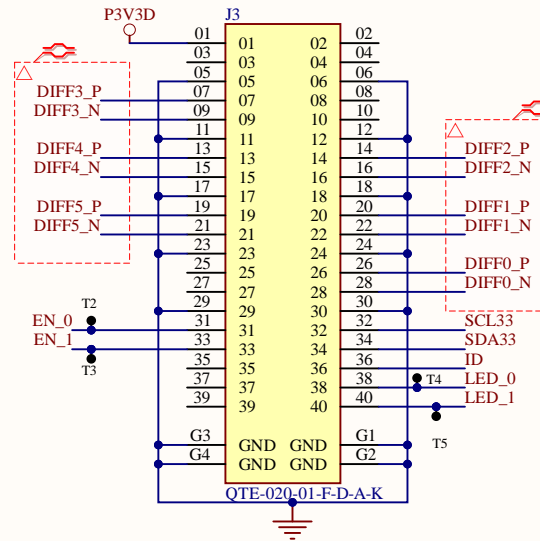

MIPI Source

MIPI Sink

Bottom side:

Top Side:

Title		
Size B	Number	Revision
Date: 7/04/2024	Sheet of	
File: rpi_adapter_mipi_in_out.SchDoc	Drawn By:	